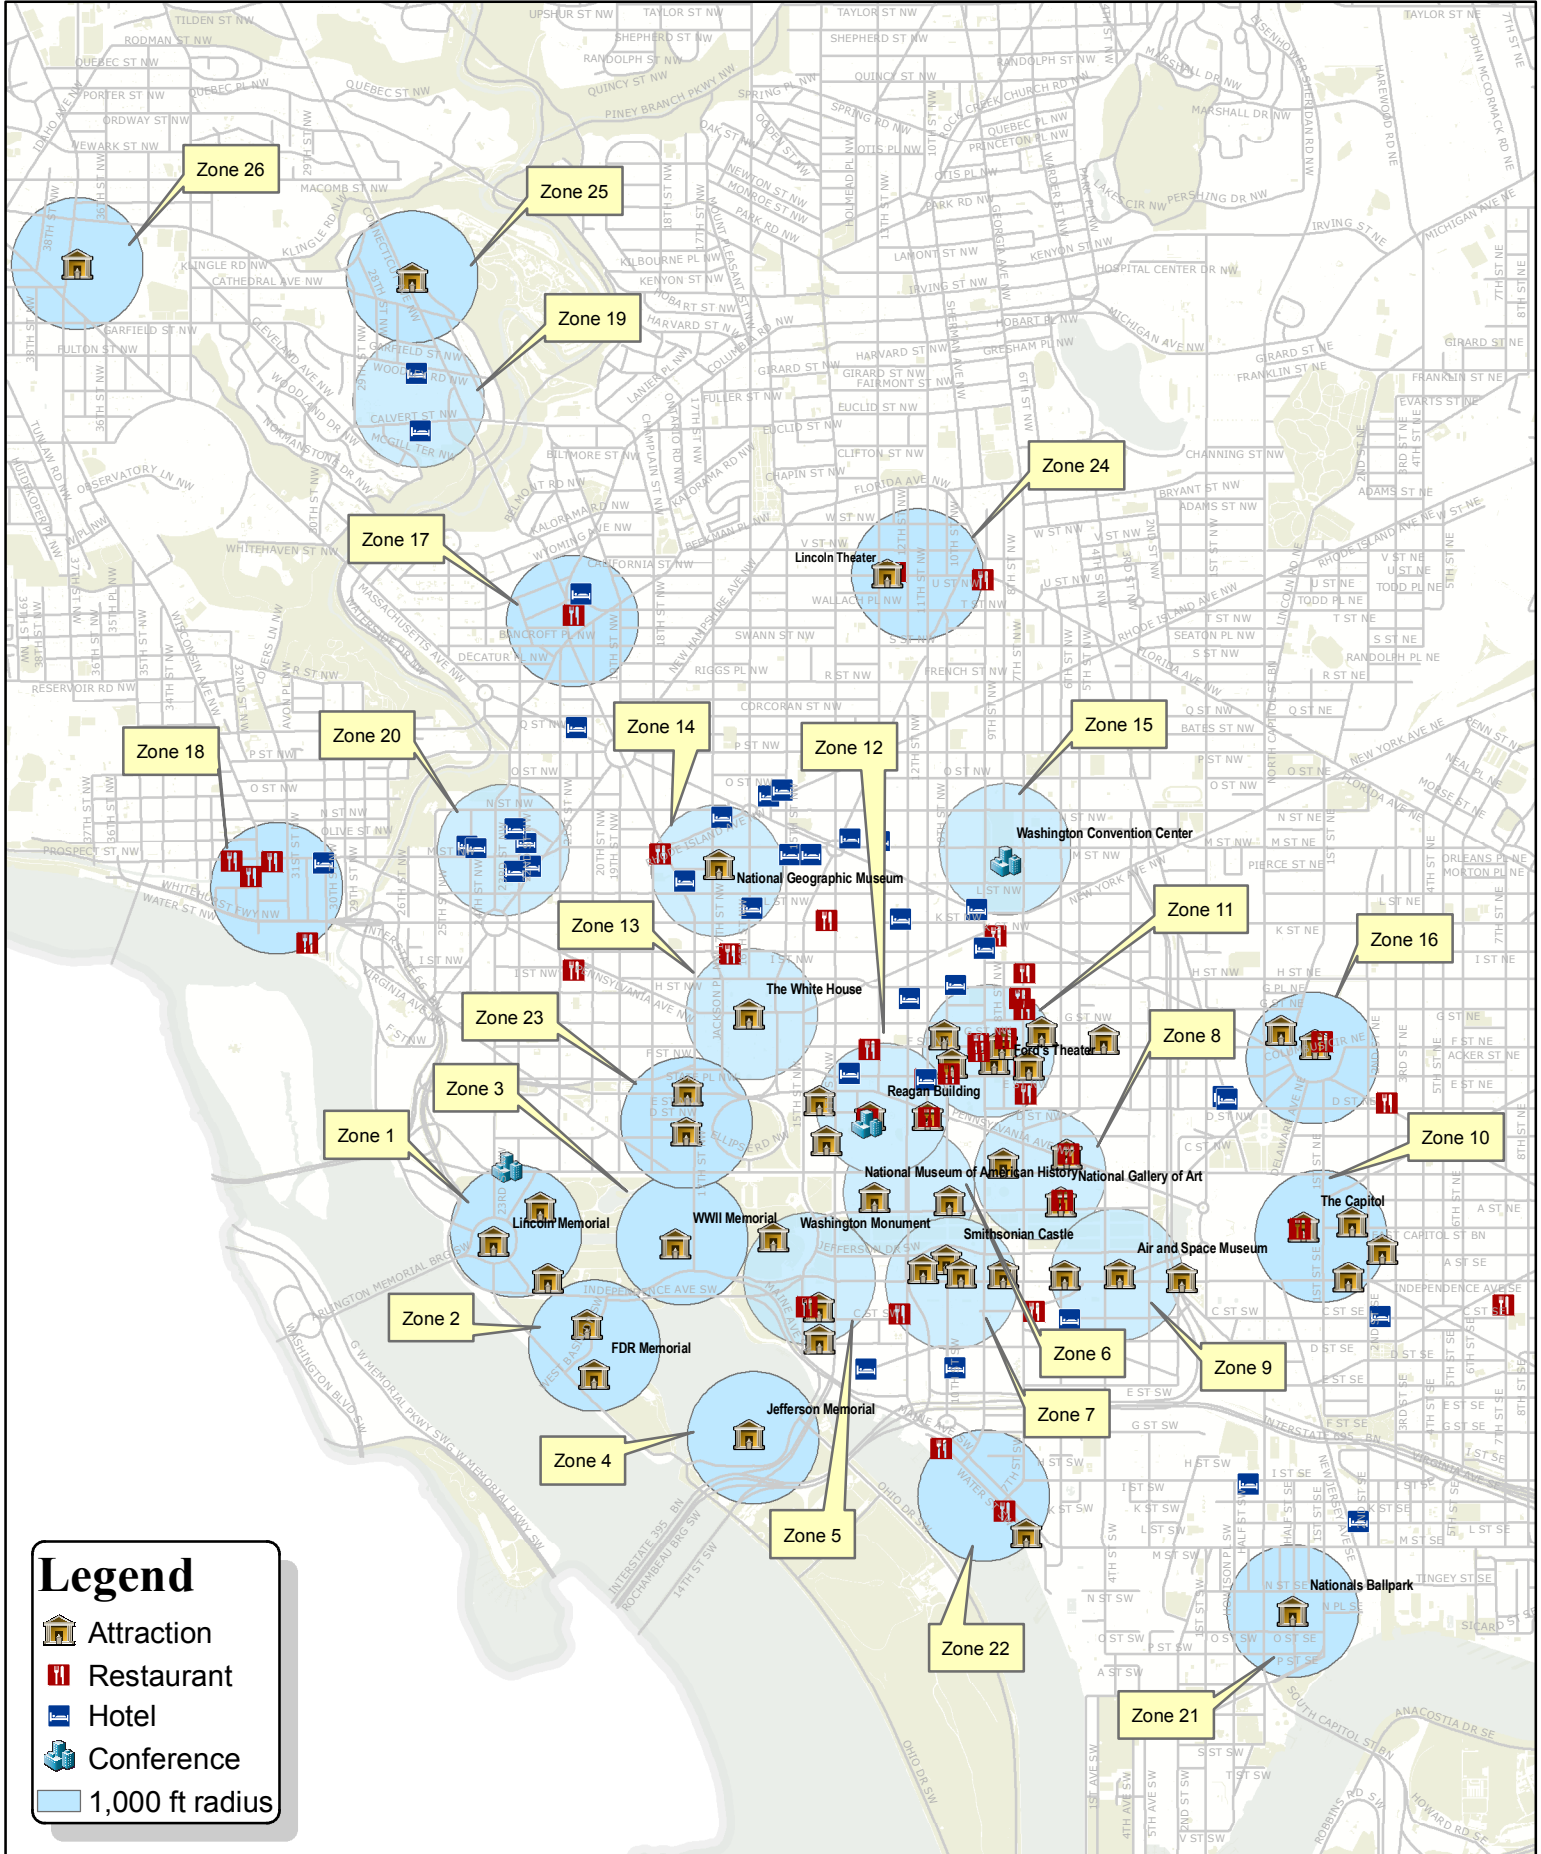

PRIMARY GENERATORS OF MOTORCOACH ACTIVITY IN THE DISTRICT

Legend

- Attraction
- Restaurant
- Hotel
- Conference
- 1,000 ft radius